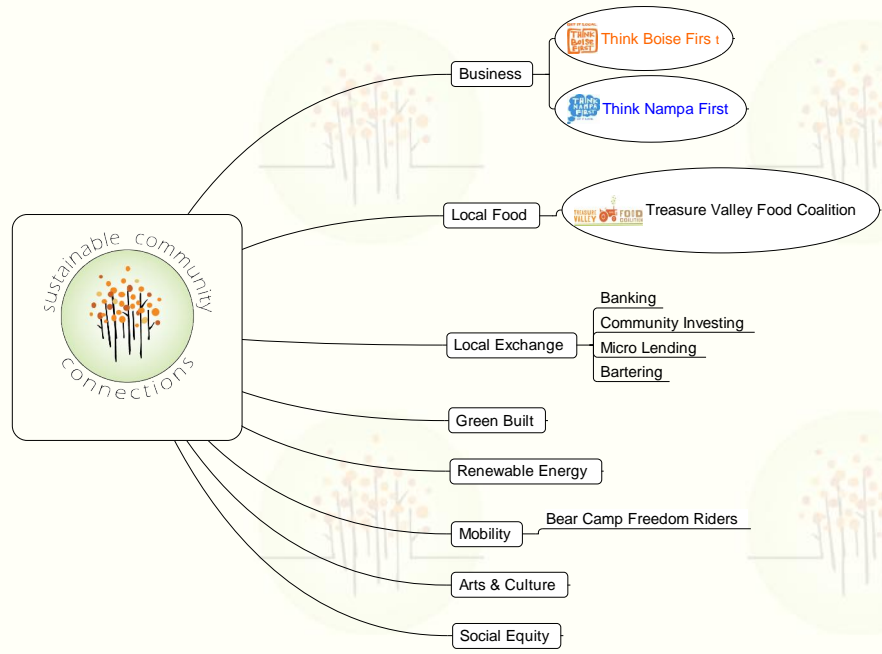

Sustainable Community Connections

Sustainable Community Connections promotes all things local.

1. We connect ecologically sound, economically viable and socially responsible endeavors.
2. We support sustainable products, programs and funding models.
3. We research best practices, analyze data and report on trends.
4. We develop policy recommendations.

Values:
Respect
Integrity
Compassion

 **Fiscal Sponsorships**

- Capitol City Public Market
- Go Listen Boise
- Sustainable Futures

 **Collaborative Partnerships**

- Idaho Energy Collaborative
- DealChirp

Board